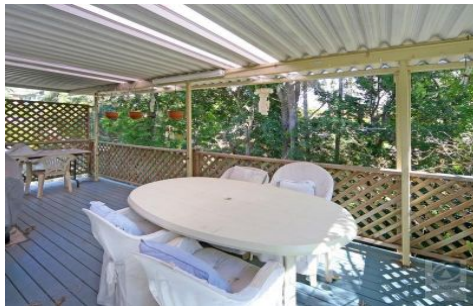

Moffat Beach View To The South

24 Turner Drive MOFFAT BEACH QLD

3 2 3

Here is your chance to finally bring the family walking distance to Moffat's, King's and Shelly's without breaking the bank.

The highset home is positioned in a lovely street and is in very solid original condition. Upstairs you have 3 good size bedrooms all built in with ceiling fans, neat and tidy main bathroom with shower and bath, separate toilet, bright and airy lounge and dining rooms, polished pine timber floorboards throughout, neat and functional kitchen with plenty of bench and cupboard space and Miele appliances that looks out to the 7m x 3m covered rear deck.